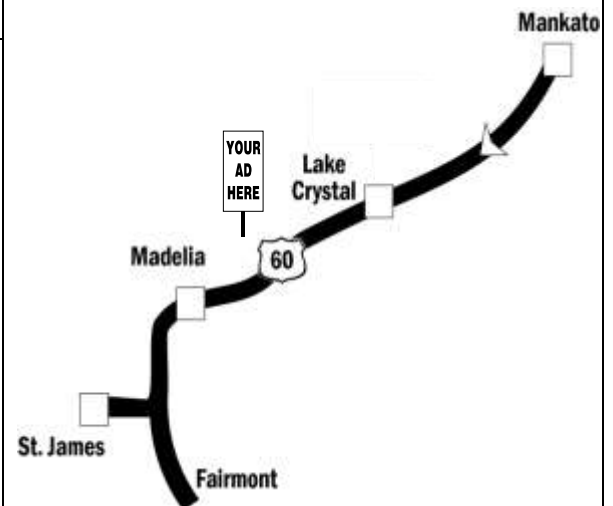

SUPREME

OUTDOOR ADVERTISING

Location

MN Highway 60
Lake Crystal
Mile Marker 93.7

Read

Reaching
Eastbound traffic into
Lake Crystal, and beyond
to Mankato

Size

25' h x 18' w
Illuminated

Traffic Count

8,100 daily

Rate Information

TERM	MONTHLY RENTAL	*PRODUCTION
12 months	$500	$1000

*One time Production charge includes state of the art computer generated design - full 4 color artwork, professional production and installation

Supreme Outdoor Advertising

Dave Helder

17595 Kenwood Trail, ste #150

LAKEVILLE, MN 55044

(507) 351-6789

DaveHelder@SupremeOutdoor.com

Map

911S